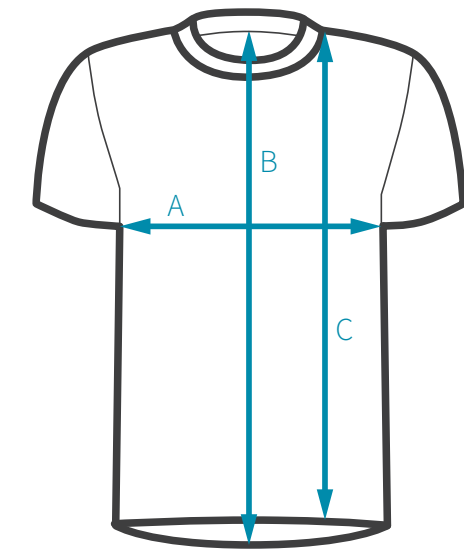

MEN'S TECH TEE

	A	B	C
S	50 cm	75 cm	73.5 cm
M	53 cm	76.5 cm	75 cm
L	56 cm	79 cm	77.5 cm
XL	59 cm	81 cm	79.5 cm

A - chest (between armpits)
B - back
C - front