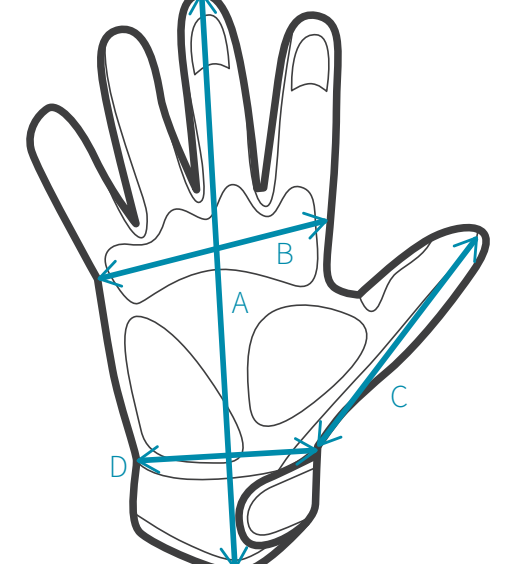

COTTON TEE

|    | A     | B       | C       |
|----|-------|---------|---------|
| S  | 50 cm | 69 cm   | 71 cm   |
| M  | 53 cm | 70.5 cm | 72.5 cm |
| L  | 56 cm | 72.5 cm | 74.5 cm |
| XL | 59 cm | 74.5 cm | 76.5 cm |

A - chest (between armpits)  
B - back  
C - front

SHORTS

|    | A     | B     |
|----|-------|-------|
| S  | 80 cm | 34 cm |
| M  | 85 cm | 36 cm |
| L  | 90 cm | 36 cm |
| XL | 95 cm | 39 cm |

A - waist  
B - inseam

GLOVES

|     | A       | B       | C      | D      |
|-----|---------|---------|--------|--------|
| S   | 21.5 cm | 9.5 cm  | 6.5 cm | 9 cm   |
| M   | 22.5 cm | 10 cm   | 7 cm   | 9 cm   |
| L   | 23.5 cm | 10 cm   | 7 cm   | 9.5 cm |
| XL  | 23.5 cm | 10.5 cm | 7.5 cm | 9.5 cm |
| XXL | 24.5 cm | 11 cm   | 8 cm   | 10 cm  |

A - length  
B - width  
C - thumb length  
D - cuff