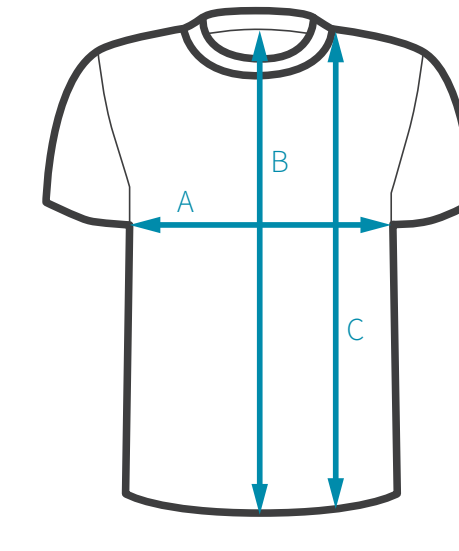

A - chest (between armpits)  
B - back  
C - front  
D - sleeve

SNAPBACK

|   | Circuit min. | Circuit max. |
|---|--------------|--------------|
| M | 55.5cm       | 59cm         |
| L | 57.5cm       | 61cm         |

A - chest (between armpits)  
B - back  
C - front

WOMEN'S TECH TEE

|   | A     | B       | C     |
|---|-------|---------|-------|
| S | 44 cm | 68 cm   | 63 cm |
| M | 46 cm | 70.5 cm | 65 cm |
| L | 48 cm | 72.5 cm | 68 cm |

A - chest (between armpits)  
B - back  
C - front

TECH TANKTOP

|    | A     | B     |
|----|-------|-------|
| S  | 50 cm | 72 cm |
| M  | 53 cm | 74 cm |
| L  | 56 cm | 76 cm |
| XL | 59 cm | 78 cm |

A - chest (between armpits)  
B - back

COTTON TEE

|    | A     | B       | C       |
|----|-------|---------|---------|
| S  | 50 cm | 69 cm   | 71 cm   |
| M  | 53 cm | 70.5 cm | 72.5 cm |
| L  | 56 cm | 72.5 cm | 74.5 cm |
| XL | 59 cm | 74.5 cm | 76.5 cm |