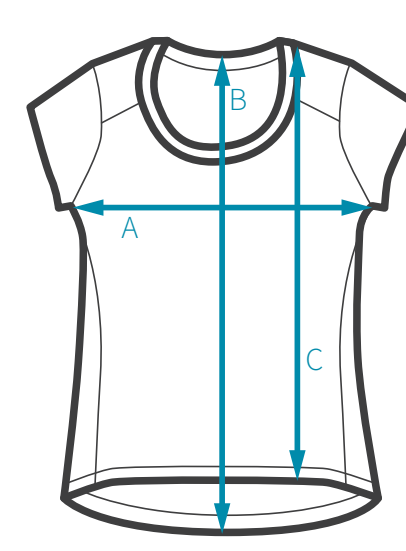

A - chest (between armpits)  
B - back  
C - front  
D - sleeve

TECH SHIRT

|    | A     | B     | C     | D     |
|----|-------|-------|-------|-------|
| S  | 52 cm | 80 cm | 76 cm | 64 cm |
| M  | 55 cm | 82 cm | 78 cm | 67 cm |
| L  | 58 cm | 84 cm | 80 cm | 70 cm |
| XL | 61 cm | 86 cm | 82 cm | 72 cm |

A - chest (between armpits)  
B - back  
C - front  
D - sleeve

SNAPBACK

|   | Circuit min. | Circuit max. |
|---|--------------|--------------|
| M | 55.5cm       | 59cm         |
| L | 57.5cm       | 61cm         |

MEN'S TECH TEE

|    | A     | B       | C       |
|----|-------|---------|---------|
| S  | 50 cm | 75 cm   | 73.5 cm |
| M  | 53 cm | 76.5 cm | 75 cm   |
| L  | 56 cm | 79 cm   | 77.5 cm |
| XL | 59 cm | 81 cm   | 79.5 cm |

A - chest (between armpits)  
B - back  
C - front

WOMEN'S TECH TEE

|   | A     | B       | C     |
|---|-------|---------|-------|
| S | 44 cm | 68 cm   | 63 cm |
| M | 46 cm | 70.5 cm | 65 cm |
| L | 48 cm | 72.5 cm | 68 cm |