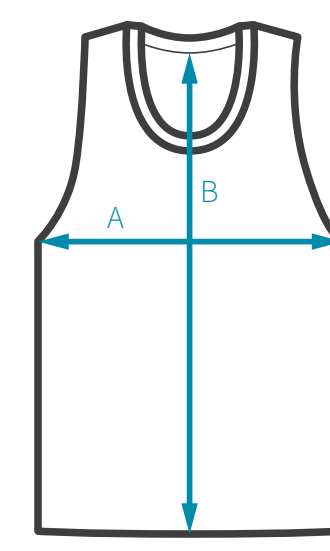

MEN'S TECH TEE

|    | A     | B       | C       |
|----|-------|---------|---------|
| S  | 50 cm | 75 cm   | 73.5 cm |
| M  | 53 cm | 76.5 cm | 75 cm   |
| L  | 56 cm | 79 cm   | 77.5 cm |
| XL | 59 cm | 81 cm   | 79.5 cm |

A - chest (between armpits)  
B - back  
C - front

WOMEN'S TECH TEE

|   | A     | B       | C     |
|---|-------|---------|-------|
| S | 44 cm | 68 cm   | 63 cm |
| M | 46 cm | 70.5 cm | 65 cm |
| L | 48 cm | 72.5 cm | 68 cm |

A - chest (between armpits)  
B - back  
C - front

TECH TANKTOP

|    | A     | B     |
|----|-------|-------|
| S  | 50 cm | 72 cm |
| M  | 53 cm | 74 cm |
| L  | 56 cm | 76 cm |
| XL | 59 cm | 78 cm |

A - chest (between armpits)  
B - back

COTTON TEE

|    | A     | B       | C       |
|----|-------|---------|---------|
| S  | 50 cm | 69 cm   | 71 cm   |
| M  | 53 cm | 70.5 cm | 72.5 cm |
| L  | 56 cm | 72.5 cm | 74.5 cm |
| XL | 59 cm | 74.5 cm | 76.5 cm |