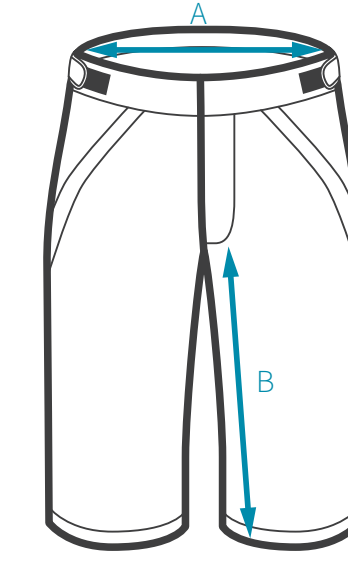

A - chest (between armpits)  
B - back  
C - front

WOMEN'S TECH TEE

|   | A     | B       | C     |
|---|-------|---------|-------|
| S | 44 cm | 68 cm   | 63 cm |
| M | 46 cm | 70.5 cm | 65 cm |
| L | 48 cm | 72.5 cm | 68 cm |

A - chest (between armpits)  
B - back  
C - front

TECH TANKTOP

|    | A     | B     |
|----|-------|-------|
| S  | 50 cm | 72 cm |
| M  | 53 cm | 74 cm |
| L  | 56 cm | 76 cm |
| XL | 59 cm | 78 cm |

A - chest (between armpits)  
B - back

COTTON TEE

|    | A     | B       | C       |
|----|-------|---------|---------|
| S  | 50 cm | 69 cm   | 71 cm   |
| M  | 53 cm | 70.5 cm | 72.5 cm |
| L  | 56 cm | 72.5 cm | 74.5 cm |
| XL | 59 cm | 74.5 cm | 76.5 cm |

A - chest (between armpits)  
B - back  
C - front

SHORTS

|    | A     | B     |
|----|-------|-------|
| S  | 80 cm | 34 cm |
| M  | 85 cm | 36 cm |
| L  | 90 cm | 36 cm |
| XL | 95 cm | 39 cm |

A - waist  
B - inseam