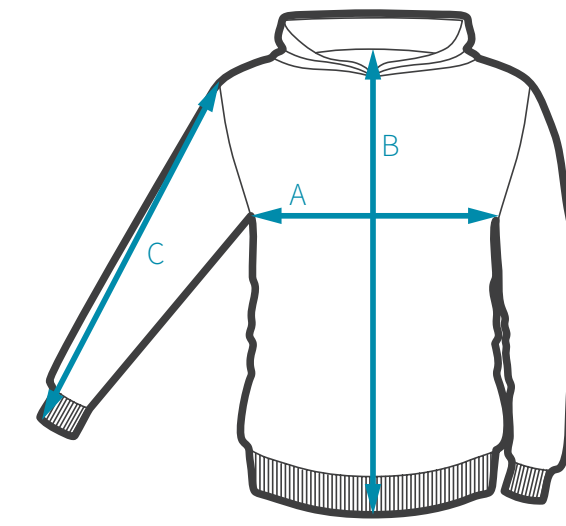

COTTON HOODIE

|    | A     | B     | C       |
|----|-------|-------|---------|
| S  | 52 cm | 69 cm | 63.5 cm |
| M  | 55 cm | 71 cm | 66.5 cm |
| L  | 58 cm | 75 cm | 69.5 cm |
| XL | 61 cm | 78 cm | 72.5 cm |

A - chest (between armpits)  
B - back/front  
C - sleeve

TECH HOODIE

|    | A     | B     | C       |
|----|-------|-------|---------|
| S  | 52 cm | 72 cm | 63.5 cm |
| M  | 55 cm | 74 cm | 66.5 cm |
| L  | 58 cm | 78 cm | 69.5 cm |
| XL | 61 cm | 80 cm | 72.5 cm |

A - chest (between armpits)  
B - back/front  
C - sleeve

JERSEY

|    | A     | B       | C       | D     |
|----|-------|---------|---------|-------|
| S  | 50 cm | 74 cm   | 72.5 cm | 69 cm |
| M  | 53 cm | 76 cm   | 74.5 cm | 73 cm |
| L  | 56 cm | 78 cm   | 76 cm   | 76 cm |
| XL | 59 cm | 79.5 cm | 77 cm   | 79 cm |

A - chest (between armpits)  
B - back  
C - front  
D - sleeve

SNAPBACK

|   | Circuit min. | Circuit max. |
|---|--------------|--------------|
| M | 55.5cm       | 59cm         |
| L | 57.5cm       | 61cm         |