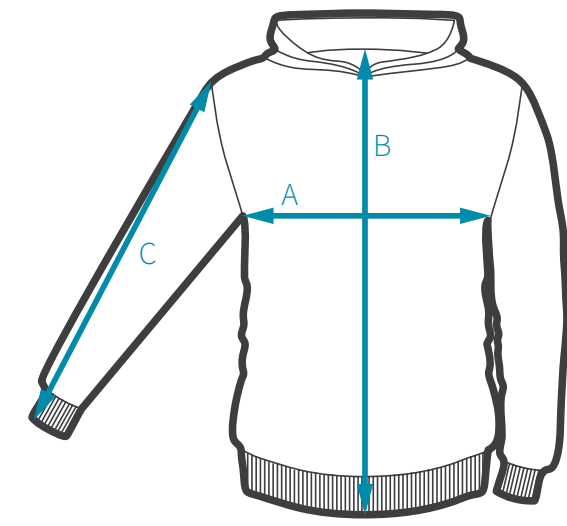

COTTON HOODIE

|    | A     | B     | C       |
|----|-------|-------|---------|
| S  | 52 cm | 69 cm | 63.5 cm |
| M  | 55 cm | 71 cm | 66.5 cm |
| L  | 58 cm | 75 cm | 69.5 cm |
| XL | 61 cm | 78 cm | 72.5 cm |

A - chest (between armpits)  
B - back/front  
C - sleeve

TECH HOODIE

|    | A     | B     | C       |
|----|-------|-------|---------|
| S  | 52 cm | 72 cm | 63.5 cm |
| M  | 55 cm | 74 cm | 66.5 cm |
| L  | 58 cm | 78 cm | 69.5 cm |
| XL | 61 cm | 80 cm | 72.5 cm |

A - chest (between armpits)  
B - back/front  
C - sleeve

JERSEY

|    | A     | B       | C       | D     |
|----|-------|---------|---------|-------|
| S  | 50 cm | 74 cm   | 72.5 cm | 69 cm |
| M  | 53 cm | 76 cm   | 74.5 cm | 73 cm |
| L  | 56 cm | 78 cm   | 76 cm   | 76 cm |
| XL | 59 cm | 79.5 cm | 77 cm   | 79 cm |

A - chest (between armpits)  
B - back  
C - front  
D - sleeve

SNAPBACK

|   | Circuit min. | Circuit max. |
|---|--------------|--------------|
| M | 55.5cm       | 59cm         |
| L | 57.5cm       | 61cm         |